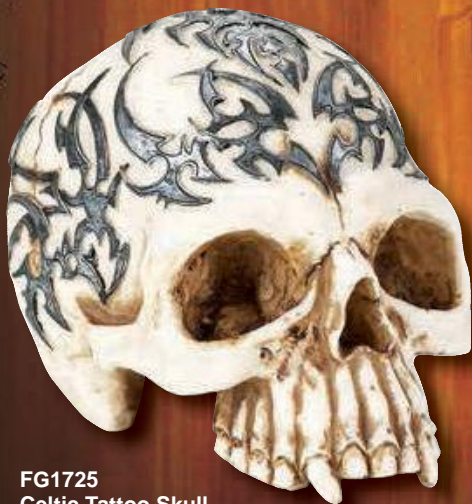

FG1725
Celtic Tattoo Skull
5 inches tall and 8 inches long