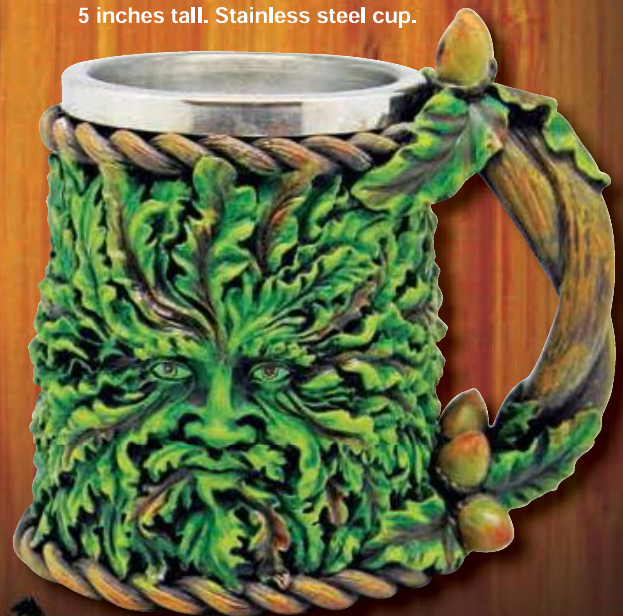

FG2260
Greenman Tankard
5 inches tall. Stainless steel cup.