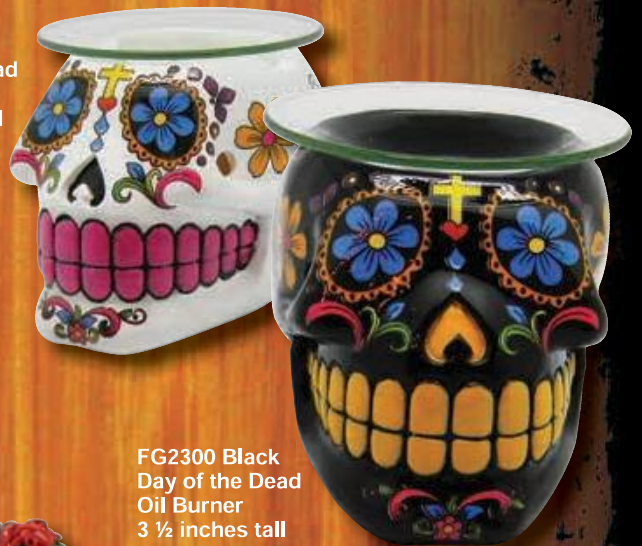

FG2299 White
Day of the Dead
Oil Burner
3 ½ inches tall