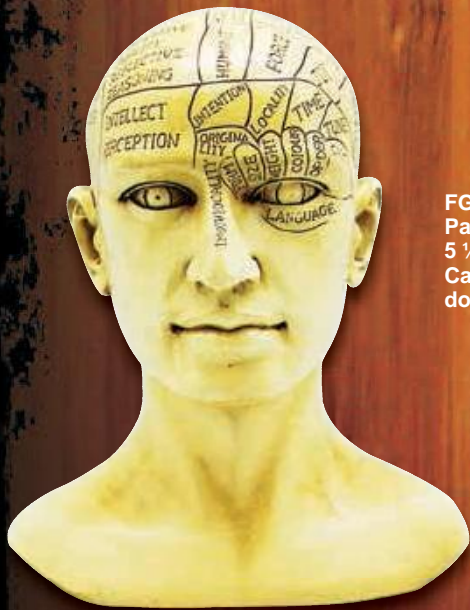

FG2000
Palmistry Hand
5 1/4 inches tall.
Can also be laid
down palm up

FG2281
Phrenology Skull
8 inches tall and 7
inches across