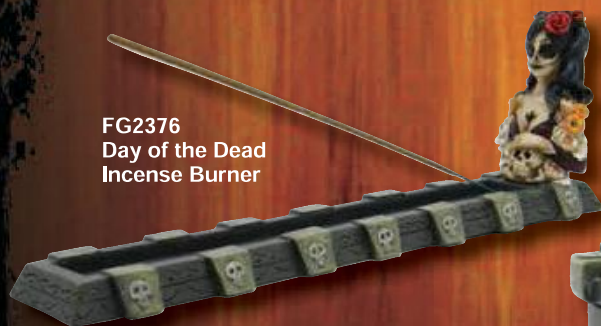

FG2376
Day of the Dead
Incense Burner