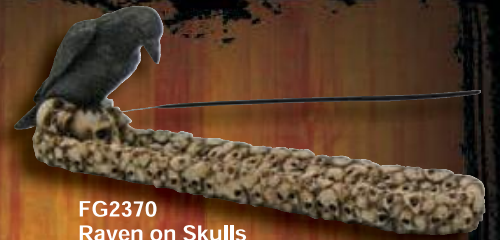

Zombies / Tiki

Wooden Signs All signs come with a metal hook on the back for easy hanging!

Some things MAN WAS NEVER
meant to know. For
EVERYTHING else there's
GOOGLE

FG2316 - 11 ¾ x 16 inches

I DIETED FOR A
A MONTH
AND ALL I LOST WAS
30 DAYS

FG2336 - 10 x 12 inches

BEER PONG
CHAMPION

FG2333 - 10 x 12 inches

Love is Like
a Game of Chess...
ONE FALSE MOVE
and you're
MATED

FG2318 - 9 ¾ x 11 ¾ inches

BEER
is proof that
GOD loves us
and wants us
to be HAPPY

FG2320 - 10 x 12 inches

ALCOHOL
is the answer...
Sorry, I can't remember the
QUESTION